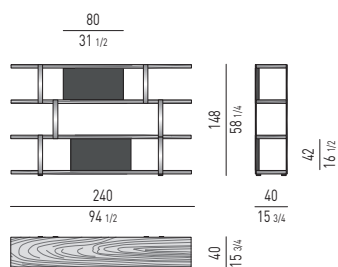

RIPIANI PALISSANDRO SANTOS | PALISANDER SANTOS SHELVES