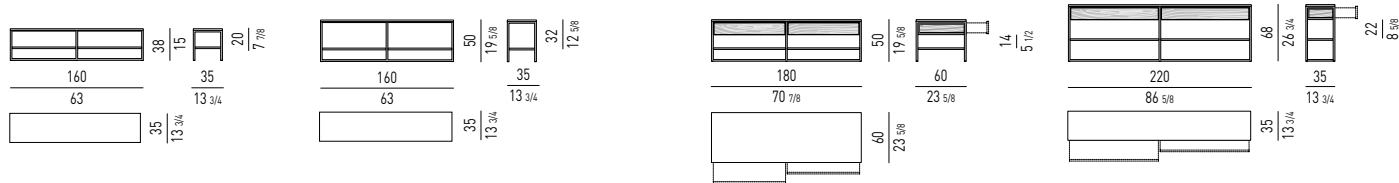

TAVOLINI "SIDE TABLES" | "SIDE TABLES"

CONSOLLE | CONSOLE TABLES

Misura interna cassetti / Drawers internal size:
cm 82X41 H7,5

Misura interna cassetti / Drawers internal size:
cm 102X26 H7,5

PIANO IN SUCUPIRA | SUCUPIRA TOP

TAVOLINI | COFFEE TABLES

TAVOLINI "SIDE TABLES" | "SIDE TABLES"

CONSOLLE | CONSOLE TABLES

Misura interna cassetti / Drawers internal size:
cm 82X41 H7,5

Misura interna cassetti / Drawers internal size:
cm 102X26 H7,5

PIANO LACCATO LUCIDO | GLOSSY LACQUERED TOP

TAVOLINI | COFFEE TABLES

TAVOLINI "SIDE TABLES" | "SIDE TABLES"

CONSOLE | CONSOLE TABLES

Misura interna cassetti / Drawers internal size: cm 82X41 H7,5

Misura interna cassetti / Drawers internal size: cm 102X26 H7,5

PIANO IN MARMO CALACATTA / MARMO BARDIGLIO NUVOLATO | CALACATTA MARBLE / BARDIGLIO NUVOLATO MARBLE TOP

TAVOLINI | COFFEE TABLES

TAVOLINI "SIDE TABLES" | "SIDE TABLES"

CONSOLE | CONSOLE TABLES

Misura interna cassetti / Drawers internal size: cm 82X41 H7,5