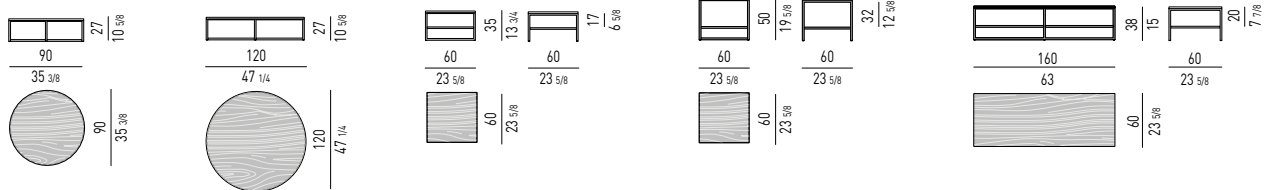

TAVOLINI "SIDE TABLES" | "SIDE TABLES"

CONSOLLE | CONSOLE TABLES

Misura interna cassetti / Drawers internal size:
cm 82X41 H7,5

Misura interna cassetti / Drawers internal size:
cm 102X26 H7,5

PIANO IN SUCUPIRA | SUCUPIRA TOP

TAVOLINI | COFFEE TABLES

TAVOLINI "SIDE TABLES" | "SIDE TABLES"

CONSOLLE | CONSOLE TABLES

Misura interna cassetti / Drawers internal size:
cm 82X41 H7,5

Misura interna cassetti / Drawers internal size:
cm 102X26 H7,5

PIANO LACCATO LUCIDO | GLOSSY LACQUERED TOP

TAVOLINI | COFFEE TABLES

TAVOLINI "SIDE TABLES" | "SIDE TABLES"

CONSOLE | CONSOLE TABLES

Misura interna cassetti / Drawers internal size: cm 82X41 H7,5

Misura interna cassetti / Drawers internal size: cm 102X26 H7,5

PIANO IN MARMO CALACATTA / MARMO BARDIGLIO NUVOLATO | CALACATTA MARBLE / BARDIGLIO NUVOLATO MARBLE TOP

TAVOLINI | COFFEE TABLES

TAVOLINI "SIDE TABLES" | "SIDE TABLES"

CONSOLE | CONSOLE TABLES

Misura interna cassetti / Drawers internal size: cm 82X41 H7,5