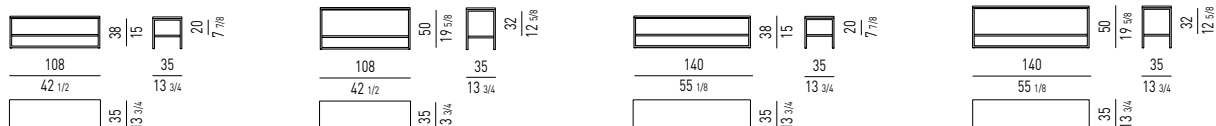

TAVOLINI "SIDE TABLES" | "SIDE TABLES"

CONSOLLE | CONSOLE TABLES

Misura interna cassetti / Drawers internal size:
cm 82X41 H7,5

Misura interna cassetti / Drawers internal size:
cm 102X26 H7,5

PIANO IN SUCUPIRA | SUCUPIRA TOP

TAVOLINI | COFFEE TABLES

TAVOLINI "SIDE TABLES" | "SIDE TABLES"

CONSOLLE | CONSOLE TABLES

Misura interna cassetti / Drawers internal size:
cm 82X41 H7,5

Misura interna cassetti / Drawers internal size:
cm 102X26 H7,5

PIANO LACCATO LUCIDO | GLOSSY LACQUERED TOP

TAVOLINI | COFFEE TABLES

TAVOLINI "SIDE TABLES" | "SIDE TABLES"

CONSOLE | CONSOLE TABLES

Misura interna cassetti / Drawers internal size: cm 82X41 H7,5

Misura interna cassetti / Drawers internal size: cm 102X26 H7,5

PIANO IN MARMO CALACATTA / MARMO BARDIGLIO NUVOLATO | CALACATTA MARBLE / BARDIGLIO NUVOLATO MARBLE TOP

TAVOLINI | COFFEE TABLES

TAVOLINI "SIDE TABLES" | "SIDE TABLES"

CONSOLE | CONSOLE TABLES

Misura interna cassetti / Drawers internal size: cm 82X41 H7,5