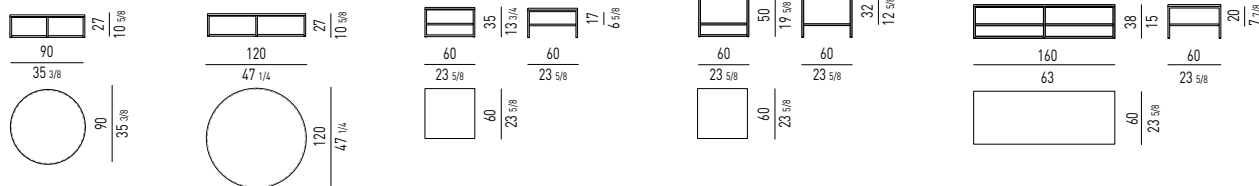

TAVOLINI "SIDE TABLES" | "SIDE TABLES"

CONSOLLE | CONSOLE TABLES

Misura interna cassetti / Drawers internal size:
cm 82X41 H7,5

Misura interna cassetti / Drawers internal size:
cm 102X26 H7,5

PIANO IN SUCUPIRA | SUCUPIRA TOP

TAVOLINI | COFFEE TABLES

TAVOLINI "SIDE TABLES" | "SIDE TABLES"

CONSOLLE | CONSOLE TABLES

Misura interna cassetti / Drawers internal size:
cm 82X41 H7,5

Misura interna cassetti / Drawers internal size:
cm 102X26 H7,5

PIANO LACCATO LUCIDO | GLOSSY LACQUERED TOP

TAVOLINI | COFFEE TABLES

TAVOLINI "SIDE TABLES" | "SIDE TABLES"

CONSOLE | CONSOLE TABLES

Misura interna cassetti / Drawers internal size: cm 82X41 H7,5

Misura interna cassetti / Drawers internal size: cm 102X26 H7,5

PIANO IN MARMO CALACATTA / MARMO BARDIGLIO NUVOLATO | CALACATTA MARBLE / BARDIGLIO NUVOLATO MARBLE TOP

TAVOLINI | COFFEE TABLES

TAVOLINI "SIDE TABLES" | "SIDE TABLES"

CONSOLE | CONSOLE TABLES

Misura interna cassetti / Drawers internal size: cm 82X41 H7,5