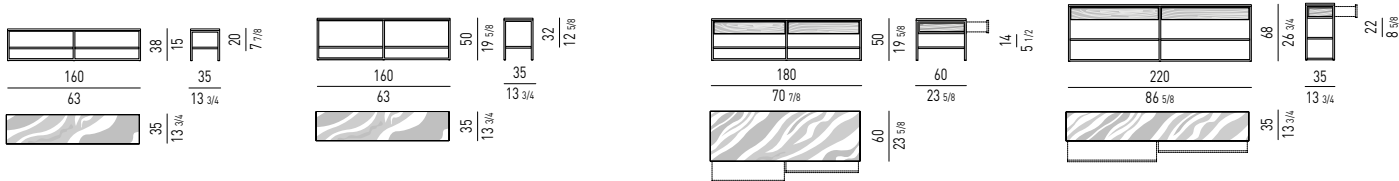

TAVOLINI | COFFEE TABLES

TAVOLINI "SIDE TABLES" | "SIDE TABLES"

CONSOLLE | CONSOLE TABLES

Misura interna cassetti / Drawers internal size:
cm 82X41 H7,5

Misura interna cassetti / Drawers internal size:
cm 102X26 H7,5

PIANO LACCATO LUCIDO | GLOSSY LACQUERED TOP

TAVOLINI | COFFEE TABLES

TAVOLINI "SIDE TABLES" | "SIDE TABLES"

CONSOLE | CONSOLE TABLES

Misura interna cassetti / Drawers internal size: cm 82X41 H7,5

Misura interna cassetti / Drawers internal size: cm 102X26 H7,5

PIANO IN MARMO CALACATTA / MARMO BARDIGLIO NUVOLATO | CALACATTA MARBLE / BARDIGLIO NUVOLATO MARBLE TOP

TAVOLINI | COFFEE TABLES

TAVOLINI "SIDE TABLES" | "SIDE TABLES"

CONSOLE | CONSOLE TABLES

Misura interna cassetti / Drawers internal size: cm 82X41 H7,5

Misura interna cassetti / Drawers internal size: cm 102X26 H7,5