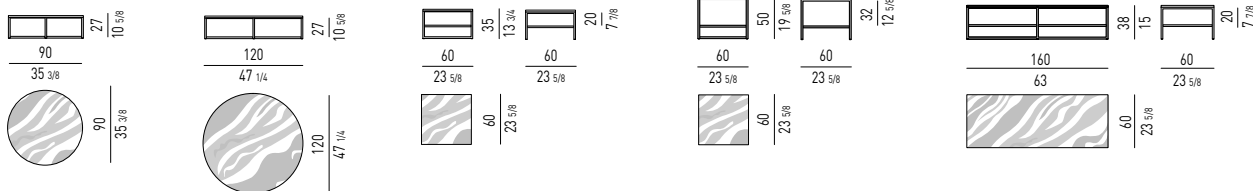

TAVOLINI "SIDE TABLES" | "SIDE TABLES"

CONSOLLE | CONSOLE TABLES

Misura interna cassetti / Drawers internal size:
cm 82X41 H7,5

Misura interna cassetti / Drawers internal size:
cm 102X26 H7,5

PIANO IN SUCUPIRA | SUCUPIRA TOP

TAVOLINI | COFFEE TABLES

TAVOLINI "SIDE TABLES" | "SIDE TABLES"

CONSOLLE | CONSOLE TABLES

Misura interna cassetti / Drawers internal size:
cm 82X41 H7,5

Misura interna cassetti / Drawers internal size:
cm 102X26 H7,5

PIANO LACCATO LUCIDO | GLOSSY LACQUERED TOP

TAVOLINI | COFFEE TABLES

TAVOLINI "SIDE TABLES" | "SIDE TABLES"

CONSOLE | CONSOLE TABLES

Misura interna cassetti / Drawers internal size: cm 82X41 H7,5

Misura interna cassetti / Drawers internal size: cm 102X26 H7,5

PIANO IN MARMO CALACATTA / MARMO BARDIGLIO NUVOLATO | CALACATTA MARBLE / BARDIGLIO NUVOLATO MARBLE TOP

TAVOLINI | COFFEE TABLES

TAVOLINI "SIDE TABLES" | "SIDE TABLES"

CONSOLE | CONSOLE TABLES

Misura interna cassetti / Drawers internal size: cm 82X41 H7,5